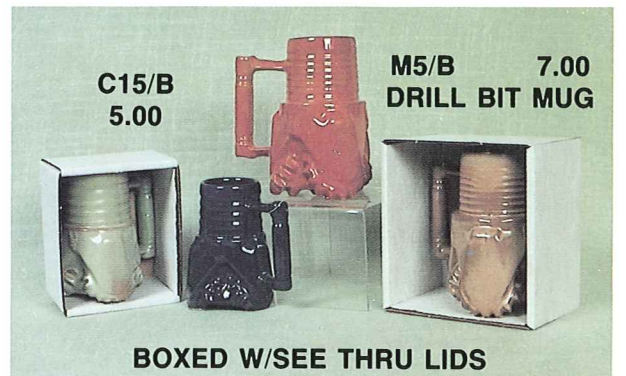

BOXED W/SEE THRU LIDS

M-17/B 12.50
MEN'S SHAVING SET

5.00
C14B MUSTACHE MUG

BIRD FEEDERS — BIRD HOUSES

A-7F
BIRD FEEDER
17.50

A-7H
BIRD HOUSE
17.50

64F
BIRD FEEDER
(NOT SHOWN)
17.50

64H
BIRD HOUSE
17.50

264 7.00
NAPKIN HOLDER

252 7.00
BUTTER TUB W/LID

C15/B
5.00

M5/B 7.00
DRILL BIT MUG

BOXED W/SEE THRU LIDS