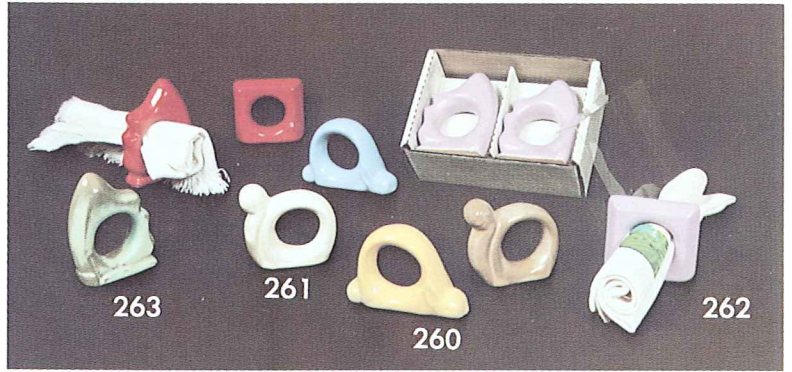

Accessories

TACO HOLDER
Not Available in Flame or Terra Cotta

249/B

BOXED 2 PER BOX W/SEE THRU LID
\$10.00 PER SET

263

261

260

262

NAPKIN RINGS

BOXED 4 PER BOX W/SEE THRU LID \$12.00 PER BOX

257/B CHILDREN'S SET
BOXED W/SEE THRU LID
\$10.00

BREAD/ROLL TILE

250
\$3.00

251
\$3.00

Not Available in Terra Cotta.

Place oven warmed bread tile in bread server, cover with cloth napkin. Bread remains warm throughout your meal.