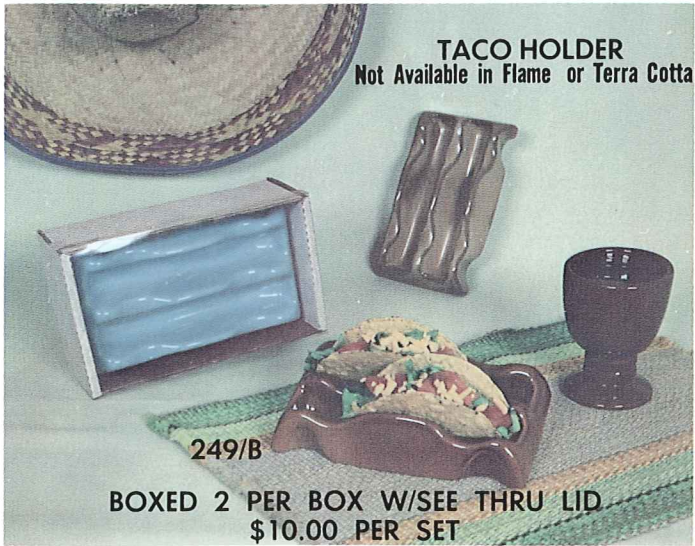

Accessories

TACO HOLDER
Not Available in Flame or Terra Cotta

249/B

BOXED 2 PER BOX W/SEE THRU LID
\$10.00 PER SET

263

261

260

262

NAPKIN RINGS

BOXED 4 PER BOX W/SEE THRU LID \$12.00 PER BOX

257/B CHILDREN'S SET
BOXED W/SEE THRU LID
\$10.00

BREAD/ROLL TILE

250
\$3.00

251
\$3.00

Not Available in Terra Cotta.

Place oven warmed bread tile in bread server, cover with cloth napkin. Bread remains warm throughout your meal.